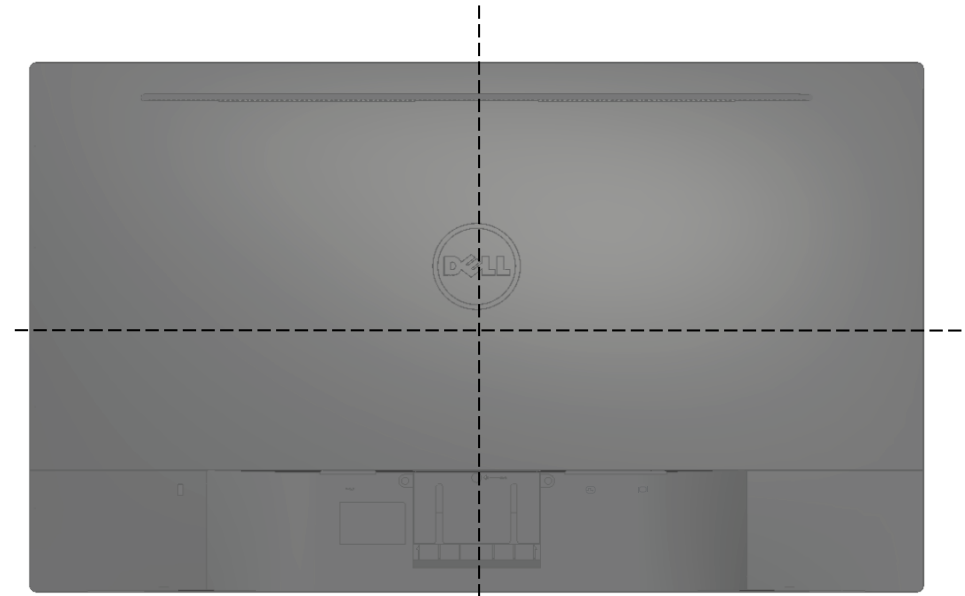

SE2416HM Outline Dimensions

Nominal Dimensions
Unit: mm/(inch)

Back view of Monitor without stand