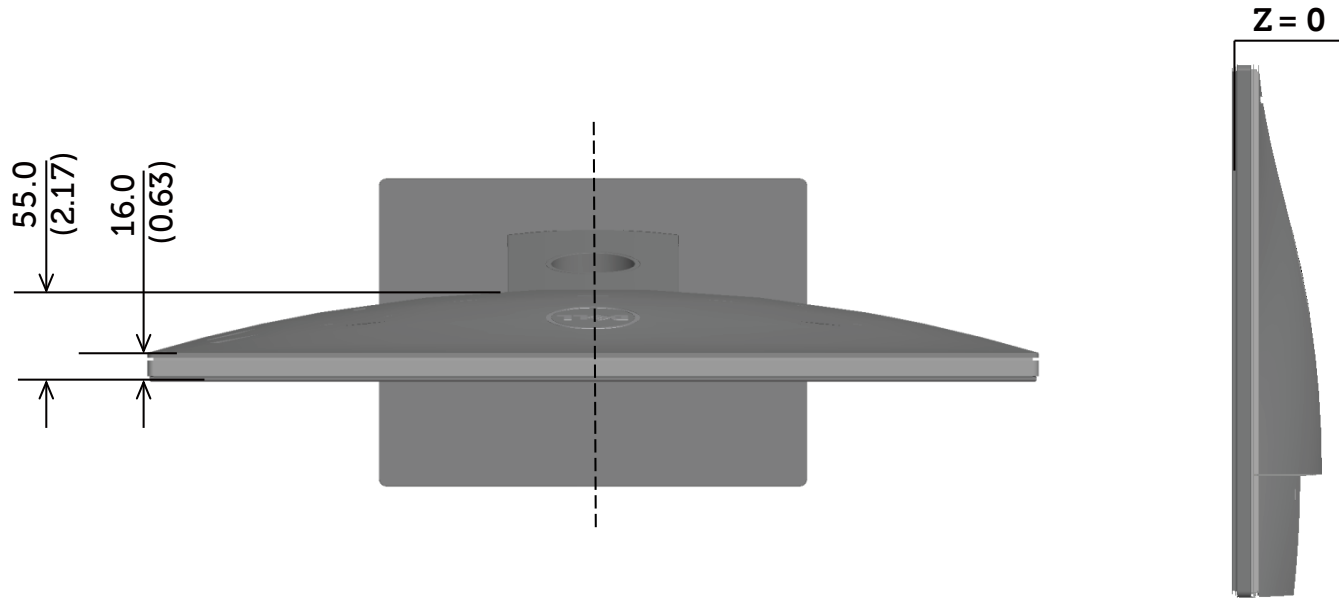

SE2416HM Outline Dimensions

Nominal Dimensions
Unit: mm/(inch)

Back view of Monitor without stand